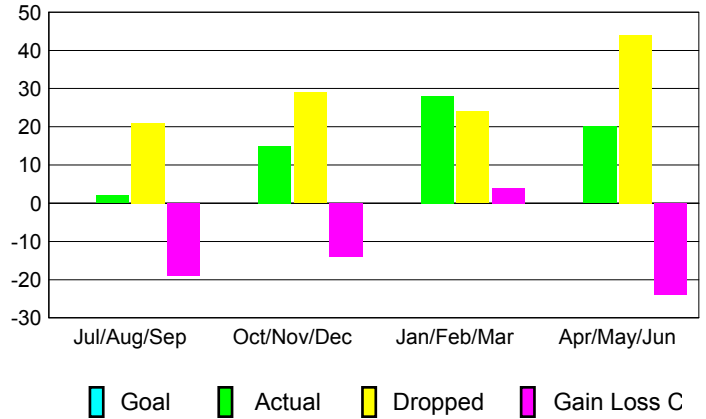

**Club Results 2012-2013**  
Goal, New, Dropped, Gain/Loss

**YTD Status Quo Clubs 2012-2013**

Status Quo Clubs Compared to Status Quo Members

**Club Gain/Loss 2012-2013**

**MEMBERSHIP**

Month	Net Memb Goal	Actual New Memb	Actual Dropped Memb	Gain/Loss of Memb
<b>2012-2013</b>				
Jul/Aug/Sep		2	21	-19
Oct/Nov/Dec		15	29	-14
Jan/Feb/Mar		28	24	4
Apr/May/June		20	44	-24
<b>Totals</b>		<b>65</b>	<b>118</b>	<b>-53</b>

**Membership Results 2012-2013**  
Goal, New, Dropped, Gain/Loss

**Gender Comparison 2012-2013**

**Membership Gain/Loss 2012-2013**